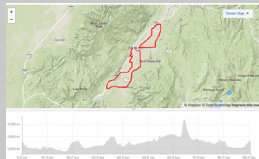

Sevier Valley

ROOSTER RIDE

SEVIER COUNTY UTAH

SATURDAY, AUGUST 24TH, 2019

RICHFIELD, UTAH

100 Mile Ride

4,055 ft. Elevation Gain

55 Mile Ride

1,158 ft. Elevation Gain

33 Mile Ride

790 ft. Elevation Gain

Register to Ride at

WWW.TRAILDAYSUTAH.COM

Like us on facebook.

Sevier Valley Rooster Ride

For more info, call (435) 893-0457